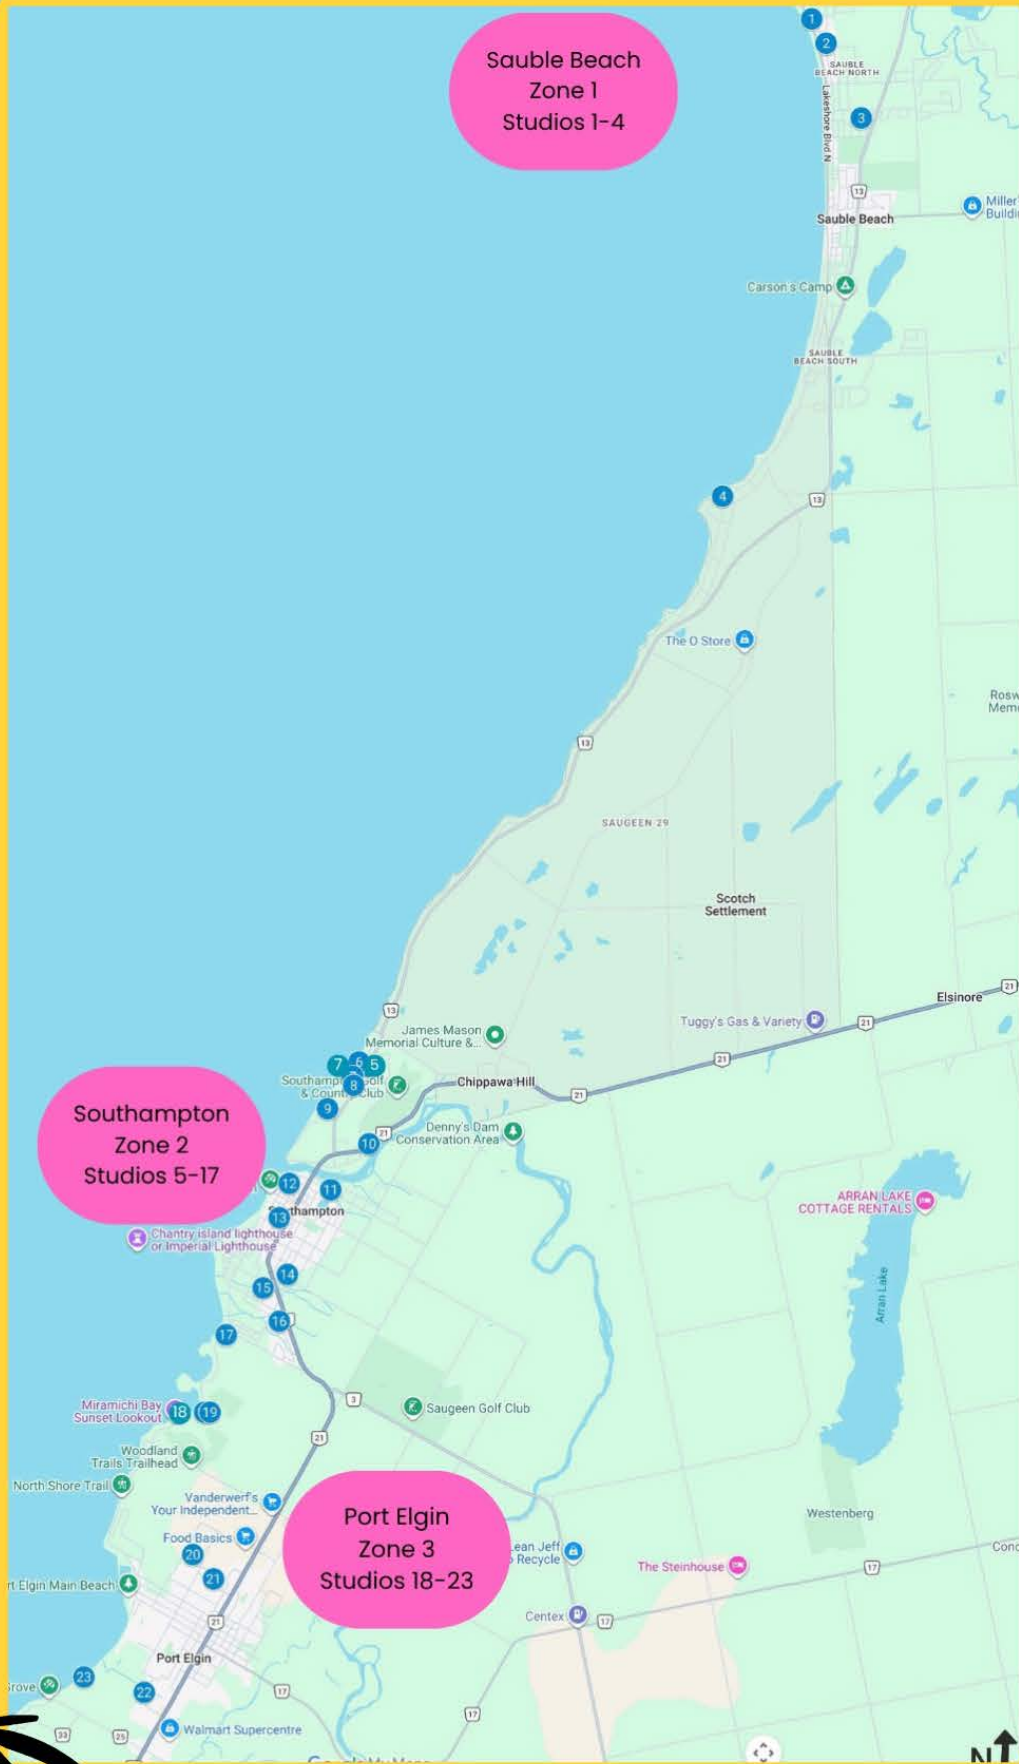

SHORELINE ARTISTS' STUDIO TOUR MAP

Scan here for our interactive google map

Shoreline Artists' Studio Tour Artists

#1 Gayle Slinger
104 Eleventh St. North
Sauble Beach

#2 Elfi Enns
906 Second Ave. N.
Sauble Beach

#6 Kenneth Thornburn
454 Eckford Avenue
Southampton

#7 Helena Devries
387 Eckford Avenue
Southampton

#8 Gerald Guenkel
34 Elm Street
Southampton

#8 Alan Sloas
34 Elm Street
Southampton

#9 Barry Bruce
237 Blanchfield Road
Southampton